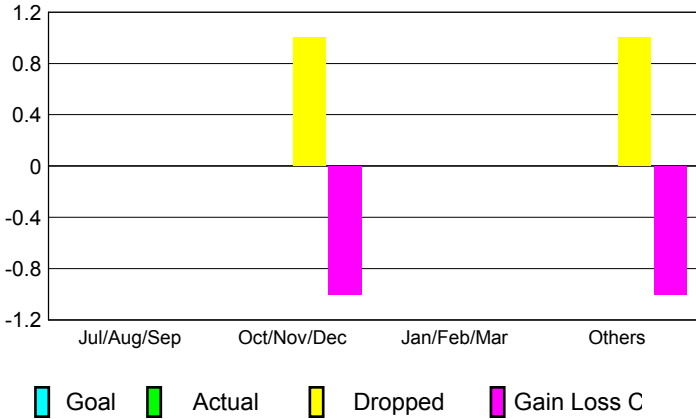

2012-2013 GMT Reports for District (or Undistricted) **District 34 A**

GMT: **CARL HARRELL**

Location: **ALABAMA**

GMT CA: **1**

CLUBS

Month	New Club Goal	Actual New Clubs	Actual Dropped Clubs	Gain/Loss of Clubs
2012-2013				
Jul/Aug/Sep	0	0	0	0
Oct/Nov/Dec	0	0	1	-1
Jan/Feb/Mar	0	0	0	0
Apr/May/June	0	0	1	-1
Totals	0	0	2	-2

Club Results 2012-2013
Goal, New, Dropped, Gain/Loss

MEMBERSHIP

Month	Net Memb Goal	Actual New Memb	Actual Dropped Memb	Gain/Loss of Memb
2012-2013				
Jul/Aug/Sep	0	36	36	0
Oct/Nov/Dec	0	34	37	-3
Jan/Feb/Mar	0	20	76	-56
Apr/May/June	0	19	86	-67
Totals	0	109	235	-126