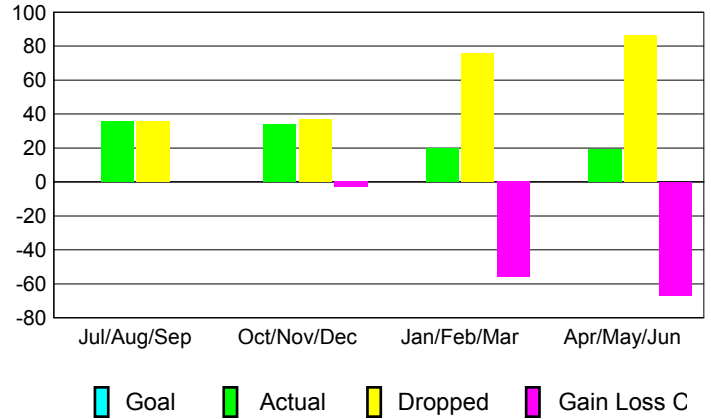

Membership Results 2012-2013
Goal, New, Dropped, Gain/Loss