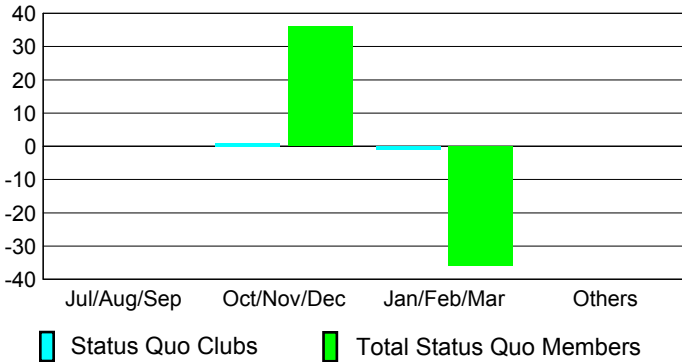

Club Results 2012-2013
Goal, New, Dropped, Gain/Loss

MEMBERSHIP

Month	Net Memb Goal	Actual New Memb	Actual Dropped Memb	Gain/Loss of Memb
2012-2013				
Jul/Aug/Sep	0	36	36	0
Oct/Nov/Dec	0	34	37	-3
Jan/Feb/Mar	0	20	76	-56
Apr/May/June	0	19	86	-67
Totals	0	109	235	-126

Membership Results 2012-2013
Goal, New, Dropped, Gain/Loss

YTD Status Quo Clubs 2012-2013

Status Quo Clubs Compared to Status Quo Members

Gender Comparison 2012-2013

Club Gain/Loss 2012-2013

Membership Gain/Loss 2012-2013